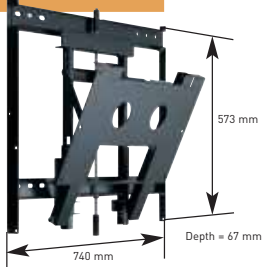

NEW
PDK-WT02* Angled Wall Bracket